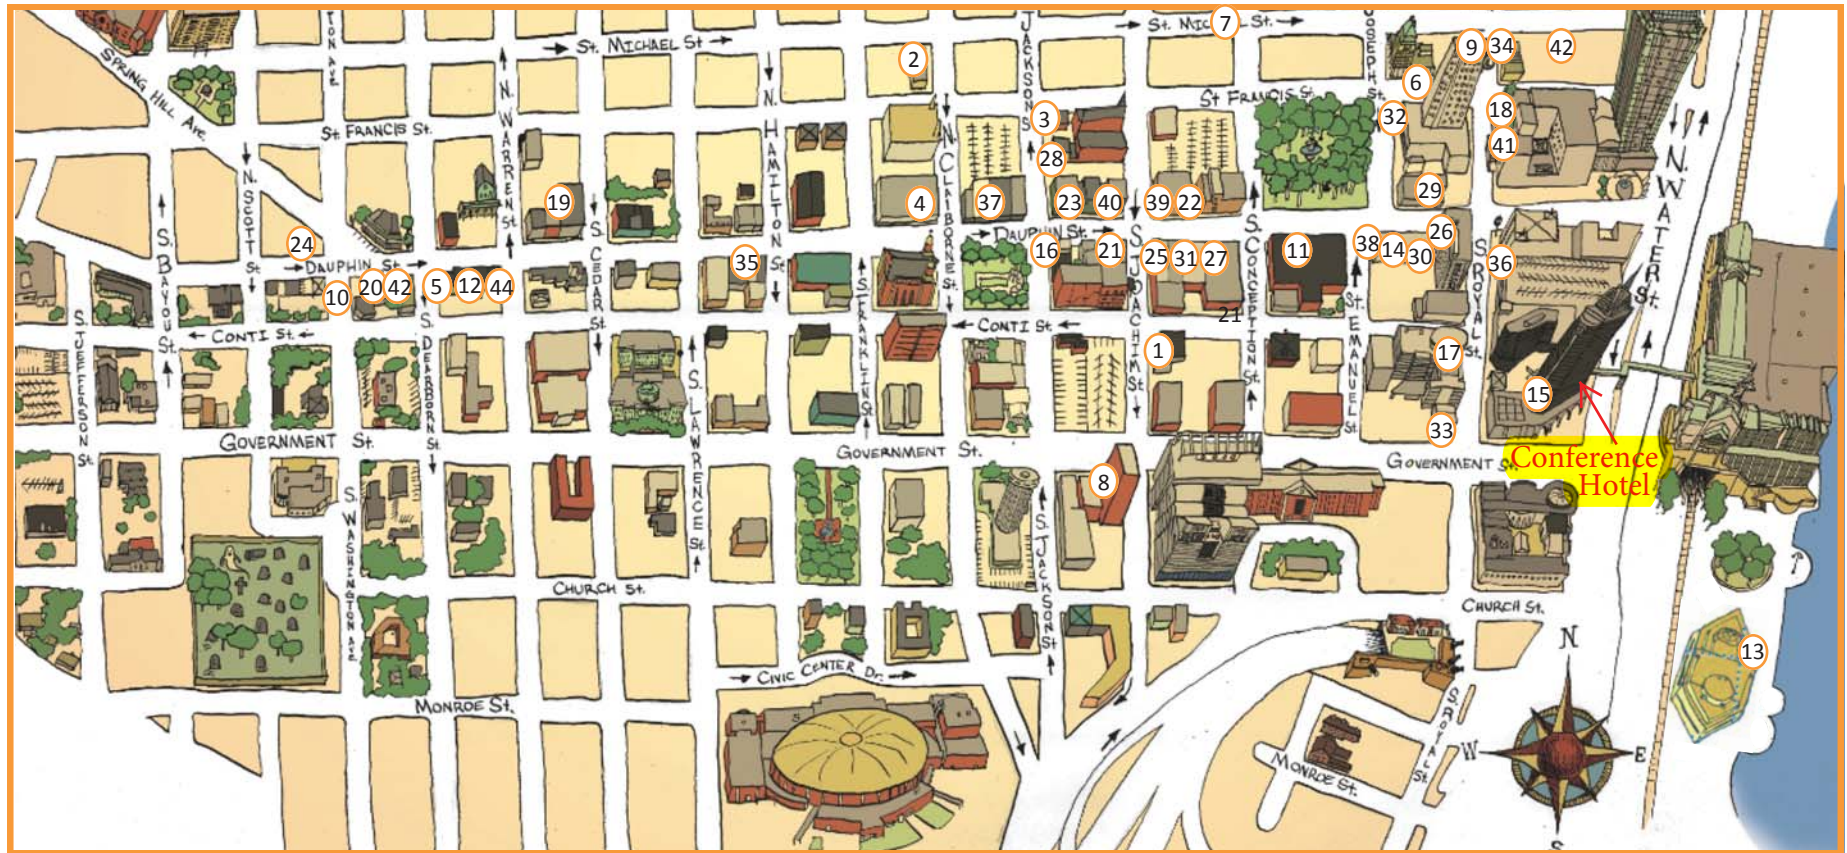

Downtown Mobile Restaurants

1	219	17	Jimmy John's	32	Pollman's
2	Blind Mule	18	Joe Cain Café at the Battle House	33	Royal Scam
3	Bob's Downtown Restaurant	19	Kazoola's Eatery	34	Royal Street Café
4	Buck's Pizza	20	Liquid Sushi Bar	35	Saisho
5	Café 615	21	LoDa Bier Garten	36	Serda's
6	Chick-fil-a	22	Mama's Restaurant	37	Spot of Tea
7	Cotton State BBQ	23	Mediterranean Sandwich Co.	38	Subway
8	Corner 251	24	Moe's Original BBQ	39	Three Georges
9	Dauphin's	25	Montego's	40	TP Crockmier's
10	Dauphin Street Taqueria	26	Mostly Muffins	41	Trellis Room at the Battle House
11	Dumbwaiter	27	The Noble South	42	Union Steakhouse
12	Five	28	NoJa Fine Dining	43	Von's Bistro
13	The Galley at GulfQuest Museum	29	Panini Pete's	44	Wintzell's Oyster House
14	Haberdasher	30	Pita Pit		
15	Harbor Room at the Riverview	31	Pizzeria Delfina		
16	Heroes Sports Bar & Grille				